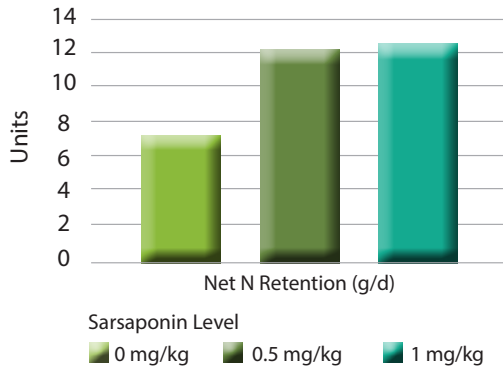

natural
biologics®
solutions by nature

OPTIBEEF™ farm pack

Figure 1. Sarsaponin Improves Nitrogen Retention

Figure 2. Binding Effectiveness Against Pathogens

► Product Description:

Get your cattle on feed faster and keep them healthy with Natural Biologics' convenient on-farm pack. **Introducing Optibeef™ farm pack.**

► Look to the components in Optibeef to:

- Combat gut pathogens and toxins
- Support immune function
- Increase rumen efficiency
- Improve nutrient digestibility
- Reduce methane production

Packaging: Optibeef farm pack comes in 50-lb bags and has a feeding rate of ¼ lb/head/day.