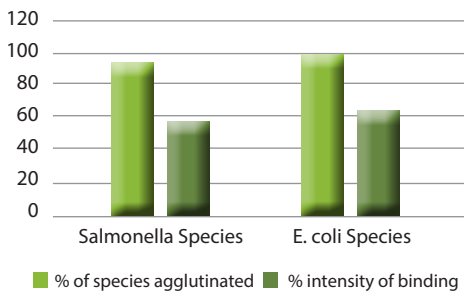

natural
biologics®
solutions by nature

OPTIBEEF™ farm pack

Figure 1. Sarsaponin Improves Nitrogen Retention

Figure 2. Binding Effectiveness Against Pathogens

► Product Description:

Get your cattle on feed faster and keep them healthy with Natural Biologics' convenient on-farm pack. **Introducing Optibeef™ farm pack.**

Optibeef™ is an all-natural blend of yeast components, plant and algae extracts. The biologically active compounds from these natural sources have well-established benefits for animal health and productivity.

► Look to the components in Optibeef to:

- Combat gut pathogens and toxins
- Support immune function
- Increase rumen efficiency
- Improve nutrient digestibility
- Reduce methane production

Packaging: Optibeef farm pack comes in 50-lb bags and has a feeding rate of ¼ lb/head/day.